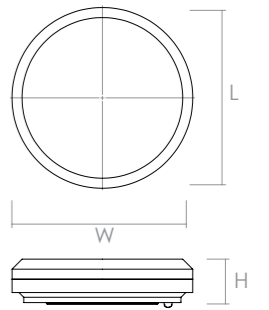

# Antares

Product Code	Power Consumption (W)	Output Lumen (lm)	Correlated Color Temperature (CCT)	Color Rendering Index (CRI)
LP-RSA-12	12	1500	3000K / 4000K / 6500K	Min. 80

<b>Nominal Voltage</b>	220-240 VAC
<b>Body Materials</b>	Aluminum and Plastic Injection
<b>Optics</b>	PMMA Diffuser
<b>Led Options</b>	Osram, Seul, Cree
<b>Class</b>	I
<b>Ingress Protection</b>	IP40 - IP54
<b>Optional</b>	Dimmer, DALI, Emergency Kit, Separately Mounted Sensor

Product Code / Dimension (mm)	L	W	H	Weight (gr)
YL-RSA-12	465	465	85	680