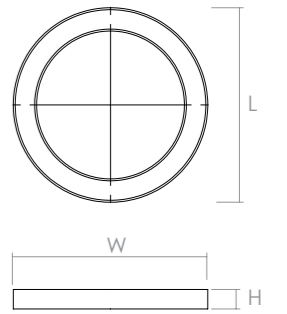

**Circular**

**Nominal Voltage** 220-240 VAC  
**Body Materials** Aluminum  
**Optics** PMMA Diffuser  
**Led Options** Osram, Seoul, Samsung  
**Class** I  
**Ingress Protection** IP40  
**Optional** Dimmer, DALI, Emergency Kit, Sensor

Product Code / Dimension (mm)	L	W	H	Weight (gr)
YL-STY-01	500	500	100	750
YL-STY-02	600	600	100	2000
YL-STY-03	800	800	100	3500
YL-STY-04	1000	1000	100	1500
YL-STY-05	1200	1200	100	4500
YL-STY-06	1500	1500	100	3000