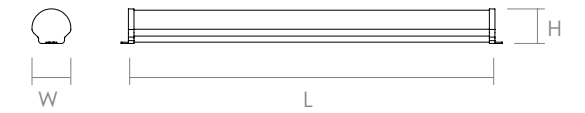

Era

| | |
|---------------------------|-------------------------------------|
| Nominal Voltage | 220-240 VAC |
| Body Materials | Aluminum |
| Optics | PMMA Diffuser |
| Led Options | Osram, Seoul, Cree |
| Class | I |
| Ingress Protection | IP40 - IP65 |
| Optional | Dimmer, DALI, Emergency Kit, Sensor |