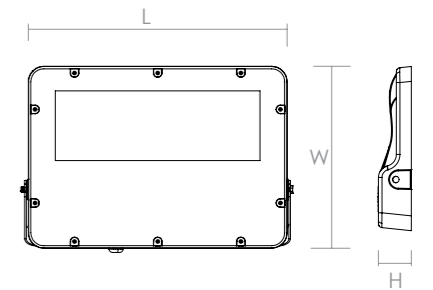

## Eva L

<b>Nominal Voltage</b>	220-240 VAC
<b>Body Materials</b>	Aluminum Injection
<b>Optics</b>	Tempered Glass
<b>Beam Angle</b>	Optional
<b>Led Options</b>	Osram, Seoul, Cree, Samsung
<b>Class</b>	I
<b>Ingress Protection</b>	IP66
<b>Optional</b>	Dimmer, DALI, Sensor, DMX

Product Code	Power Consumption (W)	Output Lumen (lm)	Correlated Color Temperature (CCT)	Color Rendering Index (CRI)
YLP-XXX	200 - 400	25000 - 40000	3000K / 4000K / 6500K / RGB	Min. 80

Product Code / Dimensions (mm)	L	W	H	Weight (gr)
YLP-XXX	530	470	66	9340