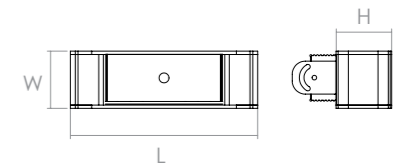

OUTDOOR LUMINAIRES

Technical / Floodlighting

Eris 1

Nominal Voltage	220-240 VAC
Body Materials	Aluminum Extrusion
Optics	PMMA Injection
Beam Angle	Optional
Led Options	Osram, Seoul, Cree, Samsung
Class	I
Ingress Protection	IP67
Optional	Dimmer, DALI, Sensor

Product Code	Power Consumption (W)	Output Lumen (lm)	Correlated Color Temperature (CCT)	Color Rendering Index (CRI)
YLP-MS-050	25 - 45	3750 - 6250	3000K / 4000K / 6500K	Min. 80

Product Code / Dimensions (mm)	L	W	H	Weight (gr)
YLP-MS-050	285	95	195	2000