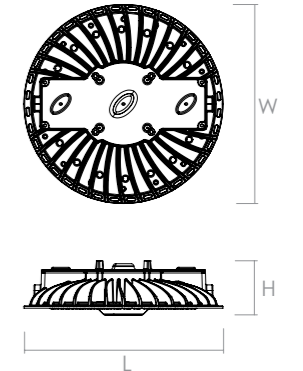

Sirius Series

Nominal Voltage	220-240 VAC
Body Materials	Aluminum Injection
Optics	PMMA Diffuser
Beam Angle	Optional
Led Options	Osram, Seoul, Cree, Samsung
Class	I
Ingress Protection	IP65
Optional	Dimmer, DALI, Sensor

Product Code	Power Consumption (W)	Output Lumen (lm)	Correlated Color Temperature (CCT)	Color Rendering Index (CRI)
YLP-150F	100-150	125000-18750	3000K / 4000K / 6500K	Min. 80

Product Code / Dimensions (mm)	L	W	H	Weight (gr)
YLP-150F	333	333	91	6650