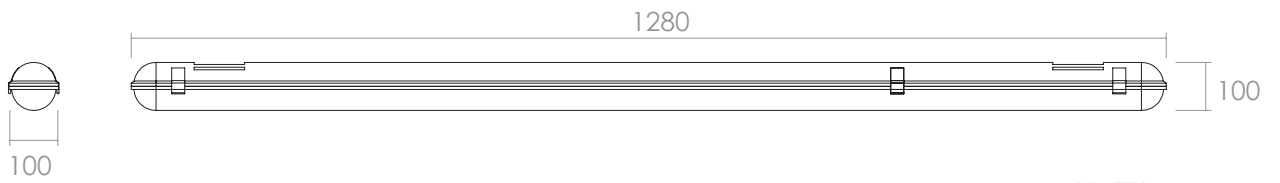

**YL-ETA-060**

**YL-ETA-120**

Product Code / Dimensions (mm)	L	W	H	Weight (gr)
YL-ETA-060	680	100	100	700
YL-ETA-120	1280	100	100	1400