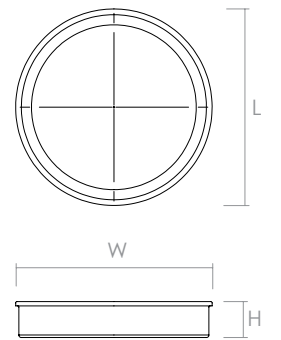

Tegmen

Nominal Voltage 220-240 VAC
Body Materials Plastic Injection
Optics PMMA Injection
Led Options Osram, Seoul, Nichia, Cree
Class I
Ingress Protection IP68
Optional DALI, DMX

Product Code	Power Consumption (W)	Output Lumen (lm)	Correlated Color Temperature (CCT)	Color Rendering Index (CRI)
YL-HVZ-04	18-36	2250-4500	3000K / 4000K / 6500K / RGB	Min. 80

Product Code / Dimensions (mm)	L	W	H	Weight (gr)
YL-HVZ-04	465	465	85	1400