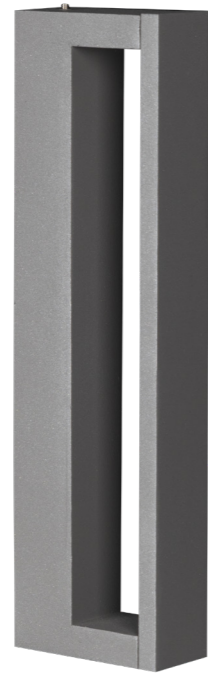

Artlia

Nominal Voltage 220-240 VAC
Body Materials Aluminum Injection
Optics PMMA Diffuser
Led Options Osram, Seoul, Nichia, Cree
Class II
Ingress Protection IP65
Optional Dimmer, DALI

Product Code	Power Consumption (W)	Output Lumen (lm)	Correlated Color Temperature (CCT)	Color Rendering Index (CRI)
YL-APL-01	4 - 8	480 - 960	3000K / 4000K / 6500K	Min. 80

Product Code / Dimensions (mm)	L	W	H	Weight (gr)
YL-APL-01	360	120	45	1650