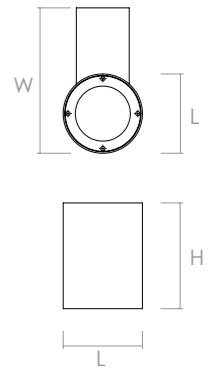

OUTDOOR LUMINAIRES

Architectural / Aplique / Surface Mounted

Lambda

Nominal Voltage	220-240 VAC
Body Materials	Sheet Metal
Optics	PMMA Diffuser
Led Options	Osram, Seoul, Cree
Class	I
Ingress Protection	IP65

Product Code	Power Consumption (W)	Output Lumen (lm)	Correlated Color Temperature (CCT)	Color Rendering Index (CRI)
YL-APL-06	6 - 12	750 - 1875	3000K / 4000K / 6500K	Min. 80

Product Code / Dimensions (mm)	L	W	H	Weight (gr)
YL-APL-06	150	225	150	1750