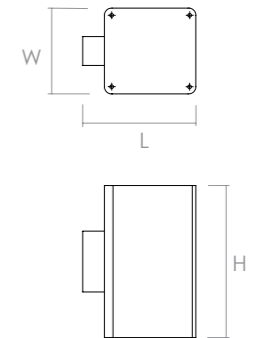

## Draco

**Nominal Voltage** 220-240 VAC  
**Body Materials** Aluminum Profile  
**Optics** PMMA Diffuser  
**Led Options** Osram, Seoul, Cree  
**Class** I  
**Ingress Protection** IP65

Product Code	Power Consumption (W)	Output Lumen (lm)	Correlated Color Temperature (CCT)	Color Rendering Index (CRI)
YL-UD-01	6 - 15	720 - 1875	3000K / 4000K / 6500K	Min. 80

Product Code / Dimensions (mm)	L	W	H	Weight (gr)
YL-UD-01	156	119	250	1300