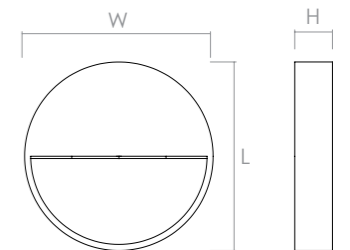

OUTDOOR LUMINAIRES

Architectural / Aplique / Surface Mounted

Lyra

Nominal Voltage	220-240 VAC
Body Materials	Aluminum
Optics	PMMA Diffuser
Led Options	Osram, Seoul, N Cree
Class	II
Ingress Protection	IP65

Product Code	Power Consumption (W)	Output Lumen (lm)	Correlated Color Temperature (CCT)	Color Rendering Index (CRI)
YL-APL-09	3 - 10	360 - 1200	3000K / 4000K / 6500K	Min. 80

Product Code / Dimensions (mm)	L	W	H	Weight (gr)
YL-APL-09	180	180	36	1350