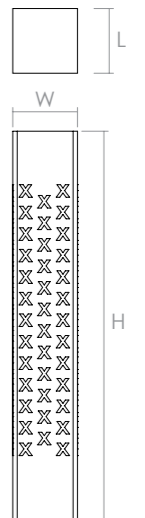

**Enif**

**Nominal Voltage** 220-240 VAC  
**Body Materials** Aluminum Profile  
**Optics** PMMA Diffuser  
**Led Options** Osram, Seoul, Cree  
**Class** I  
**Ingress Protection** IP65

Product Code	Power Consumption (W)	Output Lumen (lm)	Correlated Color Temperature (CCT)	Color Rendering Index (CRI)
YL-BLD-03	10-25	1200-2000	3000K / 4000K / 6500K	Min. 80

Product Code / Dimensions (mm)	L	W	H	Weight (gr)
YL-BLD-03	150	150	900 (Optional)	7000