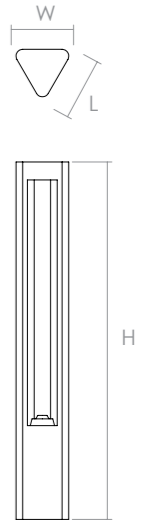

# Misam

**Nominal Voltage** 220-240 VAC  
**Body Materials** Aluminum Profile  
**Led Options** Osram, Citizen, Cree  
**Class** I  
**Ingress Protection** IP65

Product Code	Power Consumption (W)	Output Lumen (lm)	Correlated Color Temperature (CCT)	Color Rendering Index (CRI)
YL-BLD-04	10	1200	3000K / 4000K / 6500K	Min. 80

Product Code / Dimensions (mm)	L	W	H	Weight (gr)
YL-BLD-04	140	140	800 (Optional)	7000