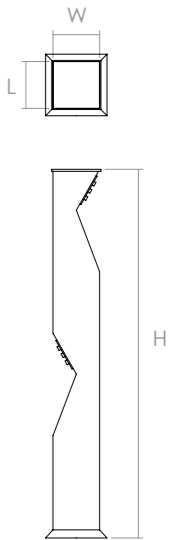

Tureis

Nominal Voltage 220-240 VAC
Body Materials Aluminum Profile
Led Options Osram, Seoul, Nichia, Cree
Class II
Ingress Protection IP65

Product Code	Power Consumption (W)	Output Lumen (lm)	Correlated Color Temperature (CCT)	Color Rendering Index (CRI)
YL-BLD-05	10 - 20	1200 - 2400	3000K / 4000K / 6500K / RGB	Min. 80

Product Code / Dimensions (mm)	L	W	H	Weight (gr)
YL-BLD-05	150	150	900 (Optional)	7000