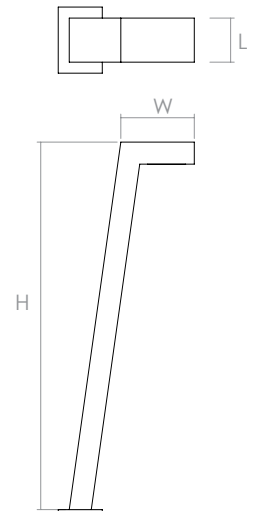

Electra

Nominal Voltage 220-240 VAC
Body Materials Aluminum Profile
Led Options Osram, Seoul, Cree
Class I
Ingress Protection IP65

Product Code	Power Consumption (W)	Output Lumen (lm)	Correlated Color Temperature (CCT)	Color Rendering Index (CRI)
YL-BLD-06	15	1875	3000K / 4000K / 6500K	Min. 80

Product Code / Dimensions (mm)	L	W	H	Weight (gr)
YL-BLD-06	80	120	1000 (Optional)	7000