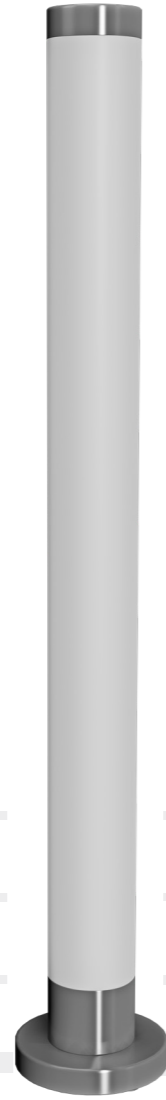

Vega

Nominal Voltage 220-240 VAC
Body Materials Aluminum Profile and Acrylic Pipe
Led Options Osram, Seoul, Cree
Class I
Ingress Protection IP65
Optional DMX

Product Code	Power Consumption (W)	Output Lumen (lm)	Correlated Color Temperature (CCT)	Color Rendering Index (CRI)
YL-BLD-12	20	2400	3000K / 4000K / 6500K	Min. 80

Product Code / Dimensions (mm)	L	W	H	Weight (gr)
YL-BLD-12	114	114	1000 (Optional)	5000