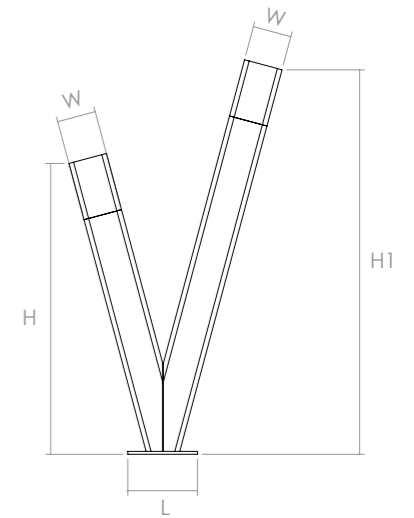

Trust

Nominal Voltage 220-240 VAC
Body Materials Aluminum Profile and Acrylic Pipe
Led Options Osram, Seoul, Cree
Class I
Ingress Protection IP65

Product Code	Power Consumption (W)	Output Lumen (lm)	Correlated Color Temperature (CCT)	Color Rendering Index (CRI)
YL-BLD-13	16	2000	3000K / 4000K / 6500K	Min. 80

Product Code / Dimensions (mm)	L	W	H	H1	Weight (gr)
YL-BLD-13	144	80	600 (Optional)	780 (Optional)	5000