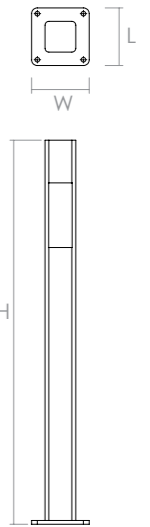

Merga

Product Code	Power Consumption (W)	Output Lumen (lm)	Correlated Color Temperature (CCT)	Color Rendering Index (CRI)
YL-BLD-14	10	1200	3000K / 4000K / 6500K	Min. 80

Nominal Voltage 220-240 VAC
Body Materials Aluminum Profile
Led Options Osram, Seoul, Cree
Class I
Ingress Protection IP65
Optional Dimmer, DALI

Product Code / Dimensions (mm)	L	W	H	Weight (gr)
YL-BLD-14	150	150	1000 (Optional)	6000