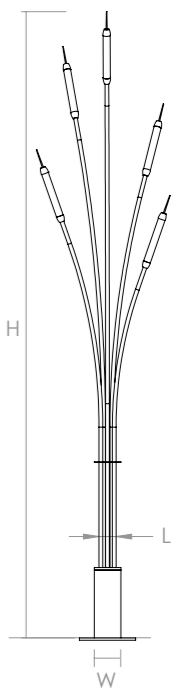

**Yonakob**

Product Code	Power Consumption (W)	Output Lumen (lm)	Correlated Color Temperature (CCT)	Color Rendering Index (CRI)
YL-BLD-15	8	720	3000K / 4000K / 6500K	Min. 80

**Nominal Voltage** 220-240 VAC  
**Body Materials** Aluminum Profile and Acrylic Pipe  
**Led Options** Osram, Seoul, Cree  
**Class** I  
**Ingress Protection** IP65

Product Code / Dimensions (mm)	L	W	H	Weight (gr)
YL-BLD-15	75	114	2700 (Optional)	15000