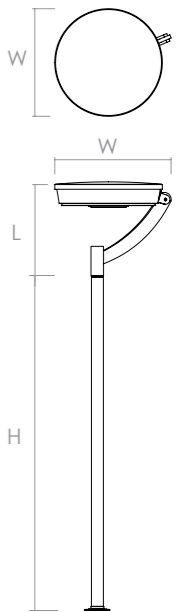

OUTDOOR LUMINAIRES

Architectural / Landscape & Decorative Poles

Grus

Product Code	Power Consumption (W)	Output Lumen (lm)	Correlated Color Temperature (CCT)	Color Rendering Index (CRI)
YLD SERIES	30 - 70	3750 - 8750	3000K / 4000K / 6500K	Min. 80

Nominal Voltage	220-240 VAC
Body Materials	Aluminum or Steel Profile
Optics	PMMA Injection
Led Options	Osram, Seoul, Cree
Class	I
Ingress Protection	IP66
Optional	Dimmer, DALI, Smart City Node, Sensor

Product Code / Dimensions (mm)	L	W	H	Weight (gr)
YLD SERIES	460	500	2500-5000 (Optional)	8000