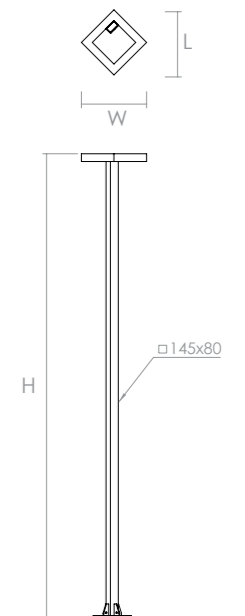

OUTDOOR LUMINAIRES

Architectural / Landscape & Decorative Poles

Spica

Product Code	Power Consumption (W)	Output Lumen (lm)	Correlated Color Temperature (CCT)	Color Rendering Index (CRI)
YLD SERIES	30 - 70	3750 - 8750	3000K / 4000K / 6500K	Min. 80

Nominal Voltage	220-240 VAC
Body Materials	Aluminum or Steel Profile
Optics	PMMA Diffuser
Led Options	Osram, Seoul, Cree
Class	I
Ingress Protection	IP66
Optional	Dimmer, DALI, Smart City Node, Sensor

Product Code / Dimensions (mm)	L	W	H	Weight (gr)
YLD SERIES	845	845	2500-5000 (Optional)	5000