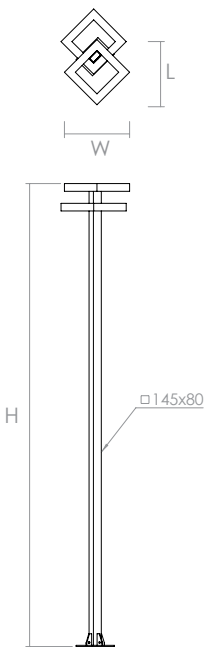

OUTDOOR LUMINAIRES

Architectural / Landscape & Decorative Poles

Pleidas

Product Code	Power Consumption (W)	Output Lumen (lm)	Correlated Color Temperature (CCT)	Color Rendering Index (CRI)
YLD SERIES	30 - 120	3750 - 18750	3000K / 4000K / 6500K	Min. 80

Nominal Voltage	220-240 VAC
Body Materials	Aluminum or Steel Profile
Optics	PMMA Diffuser
Led Options	Osram, Seoul, Cree
Class	I
Ingress Protection	IP65
Optional	Dimmer, DALI, Smart City Node, Sensor

Product Code / Dimensions (mm)	L	W	H	Weight (gr)
YLD SERIES	845	845	2500-7000 (Optional)	5000