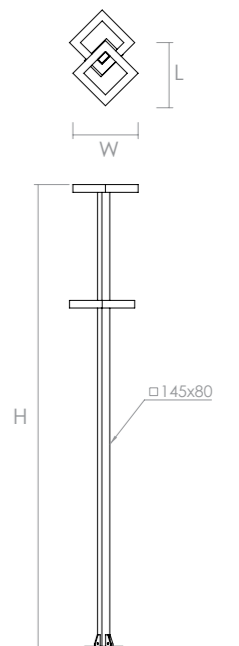

OUTDOOR LUMINAIRES

Architectural / Landscape & Decorative Poles

Vela

Product Code	Power Consumption (W)	Output Lumen (lm)	Correlated Color Temperature (CCT)	Color Rendering Index (CRI)
YLD SERIES	30 - 120	3750 - 18750	3000K / 4000K / 6500K	Min. 80

Nominal Voltage	220-240 VAC
Body Materials	Aluminum or Steel Profile
Optics	PMMA Diffuser
Led Options	Osram, Seoul, Cree
Class	I
Ingress Protection	IP65
Optional	Dimmer, DALI, Smart City Node, Sensor

Product Code / Dimensions (mm)	L	W	H	Weight (gr)
YLD SERIES	845	845	2500-7000 (Optional)	5000