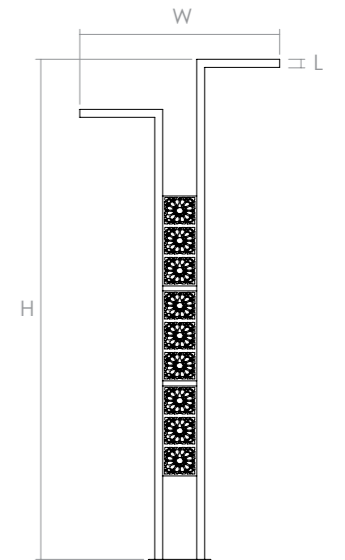

OUTDOOR LUMINAIRES

Architectural / Landscape & Decorative Poles

Serpens

Product Code	Power Consumption (W)	Output Lumen (lm)	Correlated Color Temperature (CCT)	Color Rendering Index (CRI)
YLD SERIES	60 - 150	7500 - 18750	3000K / 4000K / 6500K	Min. 80

Nominal Voltage	220-240 VAC
Body Materials	Aluminum or Steel Profile
Optics	PMMA Diffuser
Led Options	Osram, Seoul, Cree
Class	I
Ingress Protection	IP66
Optional	Dimmer, DALI, Sensor

Product Code / Dimensions (mm)	L	W	H	Weight (gr)
YLD SERIES	80	2000	2500-6000 (Optional)	5000