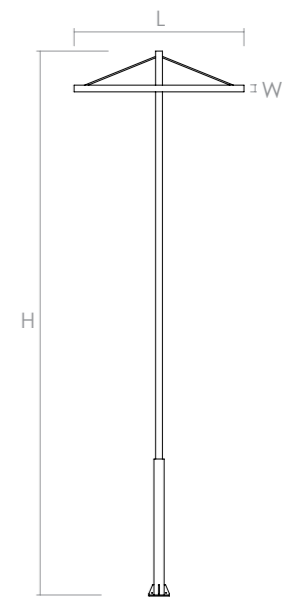

OUTDOOR LUMINAIRES

Architectural / Landscape & Decorative Poles

Perseus

Product Code	Power Consumption (W)	Output Lumen (lm)	Correlated Color Temperature (CCT)	Color Rendering Index (CRI)
YLD SERIES	75 - 135	9375 - 16875	3000K / 4000K / 6500K	Min. 80

Nominal Voltage	220-240 VAC
Body Materials	Aluminum or Steel Profile
Optics	PMMA Injection
Led Options	Osram, Seoul, Cree
Class	I
Ingress Protection	IP66
Optional	Dimmer, DALI, Smart City Node, Sensor

Product Code / Dimensions (mm)	L	W	H	Weight (gr)
YLD SERIES	160	2500	2500-6000 (Optional)	5000