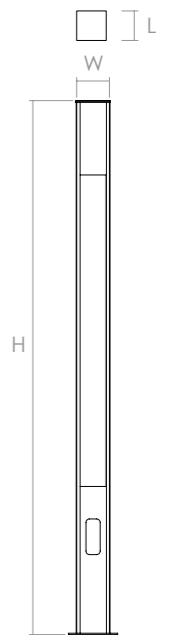

OUTDOOR LUMINAIRES

Architectural / Landscape & Decorative Poles

Chamaeleon

| Product Code | Power Consumption (W) | Output Lumen (lm) | Correlated Color Temperature (CCT) | Color Rendering Index (CRI) |
|--------------|-----------------------|-------------------|------------------------------------|-----------------------------|
| YLD SERIES | 30 | 3750 | 3000K / 4000K / 6500K | Min. 80 |

| | |
|---------------------------|---------------------------------------|
| Nominal Voltage | 220-240 VAC |
| Body Materials | Aluminum or Steel Profile |
| Optics | PMMA Injection |
| Led Options | Osram, Seoul, Cree |
| Class | I |
| Ingress Protection | IP66 |
| Optional | Dimmer, DALI, Smart City Node, Sensor |

| Product Code / Dimensions (mm) | L | W | H | Weight (gr) |
|--------------------------------|-----|-----|----------------------|-------------|
| YLD SERIES | 200 | 200 | 2500-6000 (Optional) | 2000 |