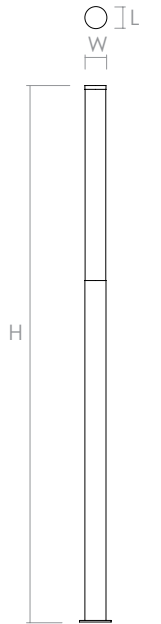

OUTDOOR LUMINAIRES

Architectural / Landscape & Decorative Poles

Phoneix

Nominal Voltage	220-240 VAC
Body Materials	Aluminum or Steel Profile
Optics	Acrylic Pipe
Led Options	Osram, Seoul, Cree
Class	I
Ingress Protection	IP65
Optional	Dimmer, DALI, Sensor

Product Code	Power Consumption (W)	Output Lumen (lm)	Correlated Color Temperature (CCT)	Color Rendering Index (CRI)
YLD SERIES	30 - 75	3750 - 9375	3000K / 4000K / 6500K / RGB	Min. 80

Product Code / Dimensions (mm)	L	W	H	Weight (gr)
YLD SERIES	114-139-150-219 (Optional)	114-139-150-219 (Optional)	2500-5000 (Optional)	5000