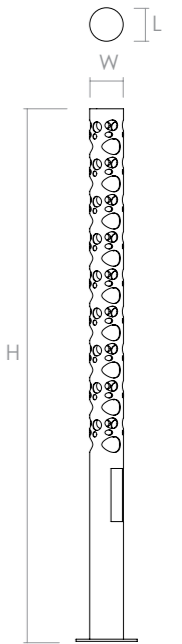

### Denebola

Nominal Voltage	220-240 VAC
Body Materials	Aluminum or Steel Profile
Optics	Acrylic Pipe
Led Options	Osram, Seoul, Cree
Class	I
Ingress Protection	IP65
Optional	Dimmer, DALI

Product Code	Power Consumption (W)	Output Lumen (lm)	Correlated Color Temperature (CCT)	Color Rendering Index (CRI)
YLD SERIES	30 - 75	3750 - 9375	3000K / 4000K / 6500K / RGB	Min. 80

Product Code / Dimensions (mm)	L	W	H	Weight (gr)
YLD SERIES	114-139-150-219 (Optional)	114-139-150-219 (Optional)	2500-5000 (Optional)	5000