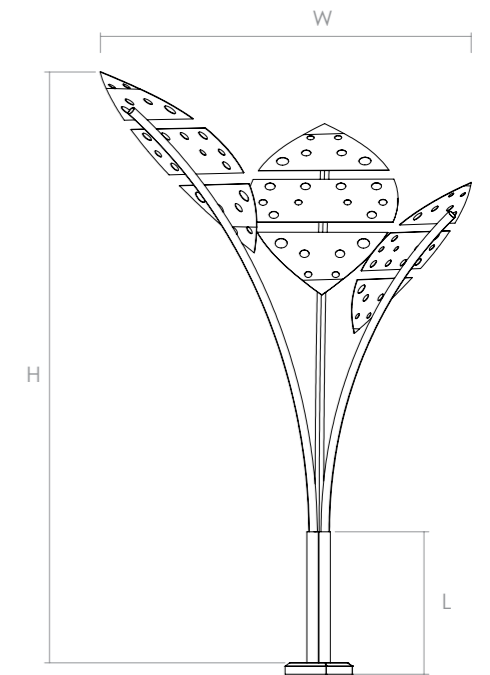

### Auriga

Product Code	Power Consumption (W)	Output Lumen (lm)	Correlated Color Temperature (CCT)	Color Rendering Index (CRI)
YLD SERIES	300 - 540	37500 - 67500	3000K / 4000K / 6500K	Min. 80

Nominal Voltage	220-240 VAC
Body Materials	Aluminum Profile
Optics	PMMA Injection
Led Options	Osram, Seoul, Cree
Class	I
Ingress Protection	IP66
Optional	Dimmer, DALI, Smart City Node, Sensor

Product Code / Dimensions (mm)	L	W	H	Weight (gr)
YLD SERIES	Optional	Optional	3000-6000 (Optional)	5000