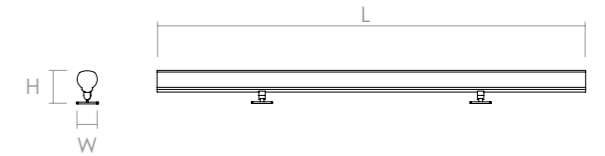

Dalim

Product Code	Power Consumption (W)	Output Lumen (lm)	Correlated Color Temperature (CCT)	Color Rendering Index (CRI)
YL-FL	6 - 24	750 - 3000	3000K / 4000K / 6500K / RGB	Min. 80

Nominal Voltage 220-240 VAC
Body Materials Plastic Injection
Optics Plastic Injection
Led Options Osram, Seoul, Cree
Ingress Protection IP67
Optional Dimmer, DALI, DMX

Product Code / Dimensions (mm)	L	W	H	Weight (gr)
YL-FL	250-3000	29,25	29,25	1000