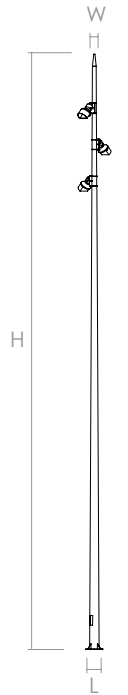

Crux

SUSTAINABLE

FUNCTIONAL

Product Code	Power Consumption (W)	Output Lumen (lm)	Correlated Color Temperature (CCT)	Color Rendering Index (CRI)
YLD SERIES	50 - 350	7500-43750	3000K / 4000K / 6500K	Min. 80

Nominal Voltage	220-240 VAC
Body Materials	Aluminum Injection
Optics	PMMA Injection
Led Options	Osram, Seoul, Cree
Class	I
Ingress Protection	IP65
Optional	Dimmer, DALI

Product Code / Dimensions (mm)	L	W	H	Weight (gr)
YLD SERIES	196	76	6000-15000 (Optional)	3000