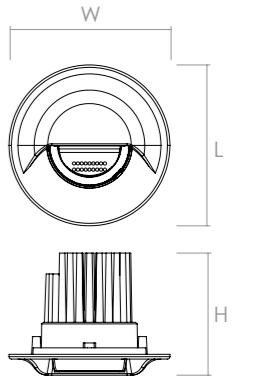

Sargas

Nominal Voltage 220-240 VAC
Body Materials Aluminum
Optics PMMA Lens
Led Options Osram, Seoul, Samsung
Class II
Ingress Protection IP40 - IP65
Optional Dimmer, DALI, Emergency Kit, Separately Mounted Sensor

Product Code	Power Consumption (W)	Output Lumen (lm)	Correlated Color Temperature (CCT)	Color Rendering Index (CRI)
YL-SPT-11	10	1250	3000K / 4000K / 6500K	Min. 80

Product Code / Dimension (mm)	L	W	H	Weight (gr)	Cut Out
YL-SPT-11	120	120	43	600	165*485