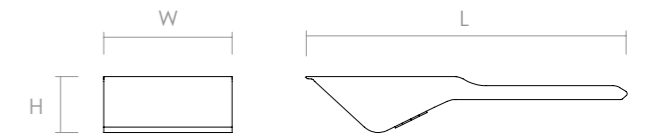

Ela L

Nominal Voltage	220-240 VAC
Body Materials	Aluminum Injection
Optics	Tempered Glass
Beam Angle	Optional
Led Options	Osram, Seoul, Cree, Samsung
Class	I
Ingress Protection	IP66
Optional	Dimmer, DALI, Emergency Kit, Sensor

Product Code	Power Consumption (W)	Output Lumen (lm)	Correlated Color Temperature (CCT)	Color Rendering Index (CRI)
YLSE-XXX	30-160	3750-20000	3000K / 4000K / 6500K	Min. 80

Product Code / Dimensions (mm)	L	W	H	Weight (gr)
YLSE-XXX	623	250	110	8820