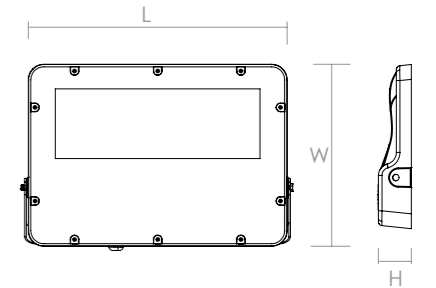

Nominal Voltage	220-240 VAC
Body Materials	Aluminum Injection
Optics	Tempered Glass
Beam Angle	Optional
Led Options	Osram, Seoul, Cree, Samsung
Class	I
Ingress Protection	IP66
Optional	Dimmer, DALI, Sensor, DMX

Product Code / Dimensions (mm)	L	W	H	Weight (gr)
YLP-XXX	470	450	66	7090