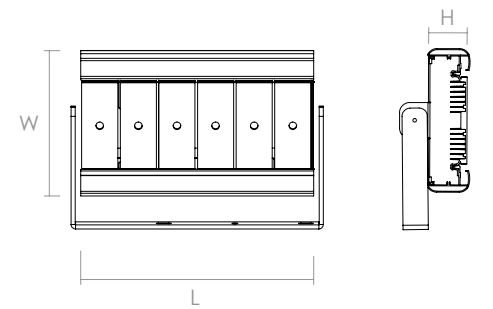

OUTDOOR LUMINAIRES

Technical / Floodlighting

Eris 6

Nominal Voltage	220-240 VAC
Body Materials	Aluminum Extrusion
Optics	PMMA Injection
Beam Angle	Optional
Led Options	Osram, Seoul, Cree, Samsung
Class	I
Ingress Protection	IP67
Optional	Dimmer, DALI, Sensor

Product Code	Power Consumption (W)	Output Lumen (lm)	Correlated Color Temperature (CCT)	Color Rendering Index (CRI)
YLP-MS-300	185 - 275	25000 - 37500	3000K / 4000K / 6500K	Min. 80

Product Code / Dimensions (mm)	L	W	H	Weight (gr)
YLP-MS-300	470	285	270	10725