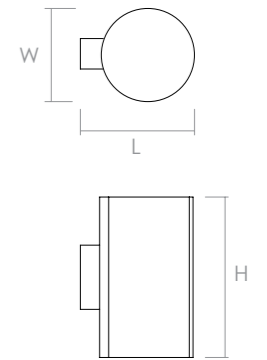

Regor

Product Code	Power Consumption (W)	Output Lumen (lm)	Correlated Color Temperature (CCT)	Color Rendering Index (CRI)
YL-UD-02	6 - 15	720 - 1875	3000K / 4000K / 6500K	Min. 80

Nominal Voltage	220-240 VAC
Body Materials	Aluminum Profile
Optics	PMMA Diffuser
Led Options	Osram, Seoul, Nichia, Cree
Class	I
Ingress Protection	IP65

Product Code / Dimensions (mm)	L	W	H	Weight (gr)
YL-UD-02	156	114	250	1000