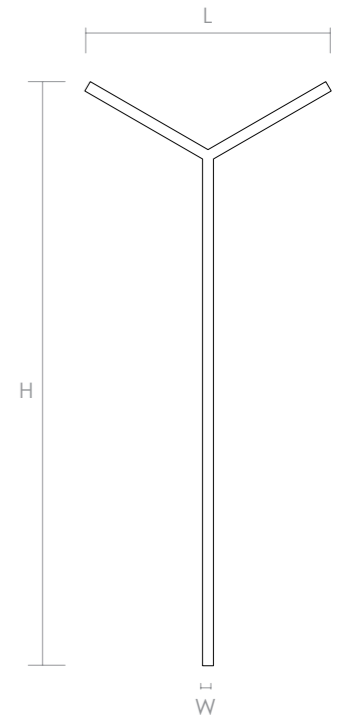

OUTDOOR LUMINAIRES

Architectural / Landscape & Decorative Poles

Delphinus

Product Code	Power Consumption (W)	Output Lumen (lm)	Correlated Color Temperature (CCT)	Color Rendering Index (CRI)
YLD SERIES	75 - 135	9375 - 16875	3000K / 4000K / 6500K	Min. 80

Nominal Voltage	220-240 VAC
Body Materials	Aluminum or Steel Profile
Optics	PMMA Injection
Led Options	Osram, Seoul, Cree
Class	I
Ingress Protection	IP66
Optional	Dimmer, DALI, Smart City Node, Sensor

Product Code / Dimensions (mm)	L	W	H	Weight (gr)
YLD SERIES	1600	80	2500-6000 (Optional)	5000