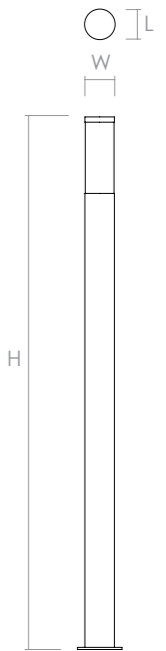

OUTDOOR LUMINAIRES

Architectural / Landscape & Decorative Poles

Hydra

Product Code	Power Consumption (W)	Output Lumen (lm)	Correlated Color Temperature (CCT)	Color Rendering Index (CRI)
YLD SERIES	30 - 50	3750 - 6250	3000K / 4000K / 6500K / RGB	Min. 80

Nominal Voltage	220-240 VAC
Body Materials	Aluminum or Steel Profile
Optics	Acrylic Pipe
Led Options	Osram, Seoul, Cree
Class	I
Ingress Protection	IP65
Optional	Dimmer, DALI, Sensor

Product Code / Dimensions (mm)	L	W	H	Weight (gr)
YLD SERIES	114-139-150-219 (Optional)	114-139-150-219 (Optional)	2500-5000 (Optional)	5000