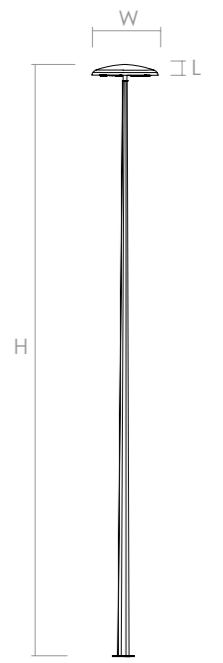

Caelum

- Nominal Voltage** 220-240 VAC
- Body Materials** Aluminum
- Optics** PMMA Injection
- Led Options** Osram, Seoul, Cree
- Class** I
- Ingress Protection** IP66
- Optional** Dimmer, DALI

Product Code	Power Consumption (W)	Output Lumen (lm)	Correlated Color Temperature (CCT)	Color Rendering Index (CRI)
YLD SERIES	500 - 1000	62500 - 125000	3000K / 4000K / 6500K	Min. 80

Product Code / Dimensions (mm)	L	W	H	Weight (gr)
YLD SERIES	Optional	Optional	8000-18000 (Optional)	70000